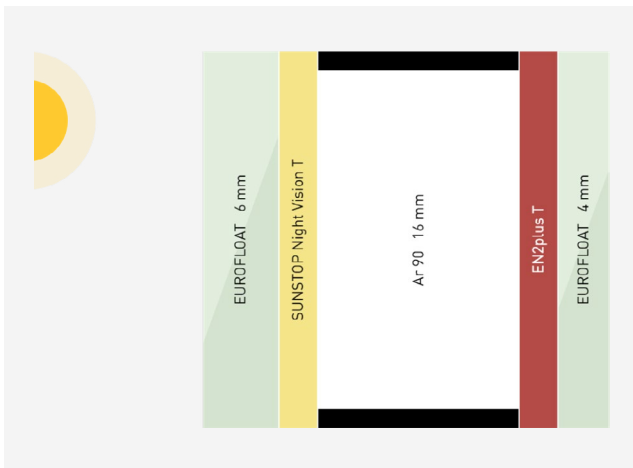

Structure standard SILVERSTAR NIGHT VISION T

Structure SILVERSTAR NIGHT VISION T with LUXAR

SILVERSTAR NIGHT VISION T	Light transmittance (τ_v)	External light reflectance	Internal light reflectance	Total solar energy transmittance (g)	General colour-rendering index (R_a)
Structure standard	32%	35%	7%	26%	94
with LUXAR	33%	35%	3%	26%	94